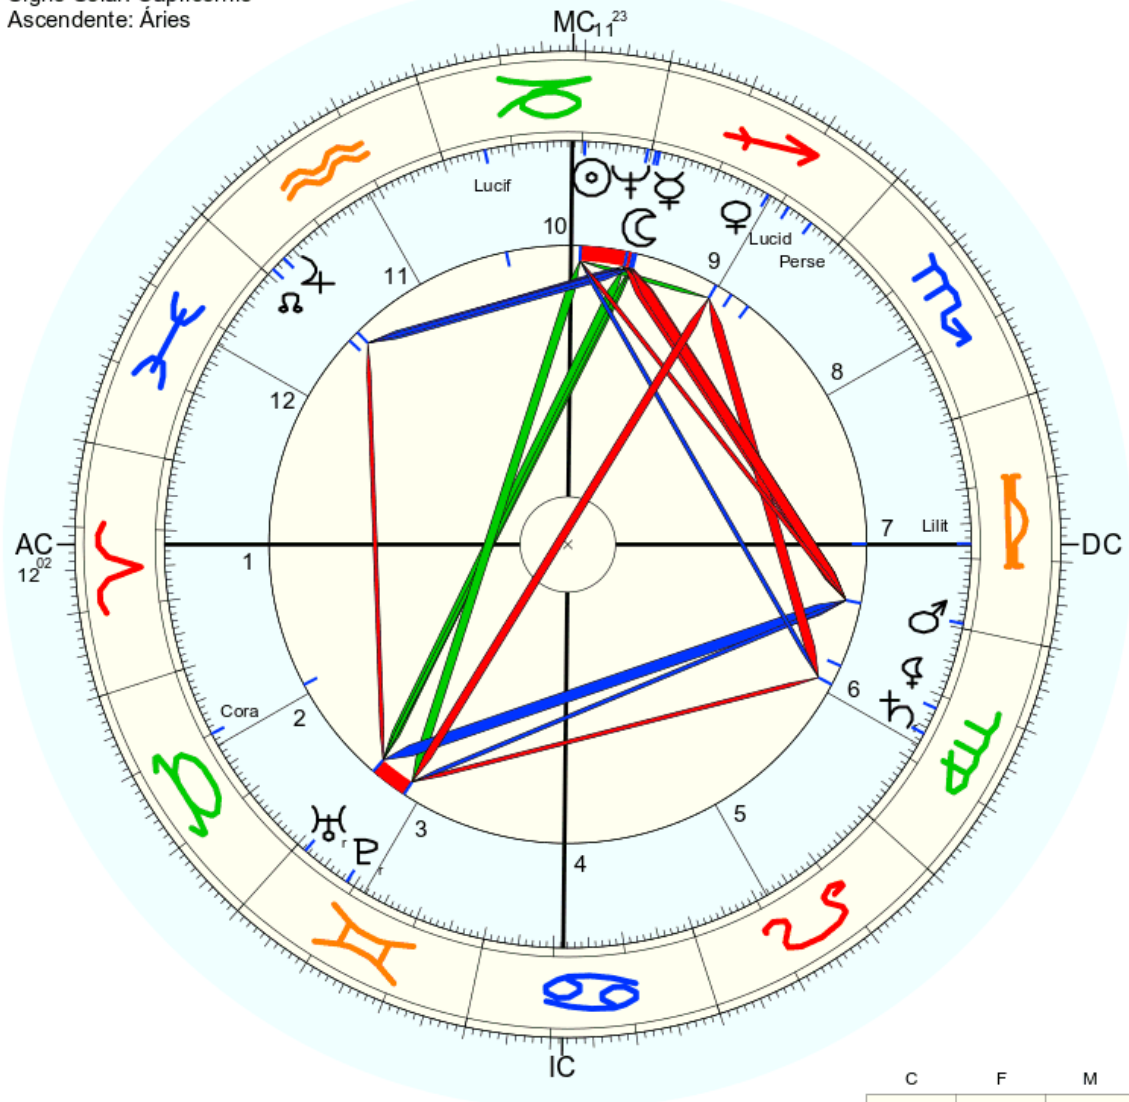

Nome: ♂ Ninho do pássaro
n. em ter., 30 de dezembro 183 greg.
em Brasília (Distrito Federal), BRAS
47w55'47, 15s46'47

Horas: 12:15 LMT
Tempo Univ.: 15:26:43
Tempo Sid.: 18:49:36

Título: 2.AT 0.0-1 25-Dez-2023

Mapa natal (Método: Astrodienst / Placidus)
Signo Solar: Capricórnio
Ascendente: Áries

☉ Sol	♈ 9° 33' 58"	
☾ Lua	♈ 29° 19' 24"	
☿ Mercúrio	♈ 28° 49' 40"	Detr.
♀ Vênus	♈ 12° 14' 21"	
♂ Marte	♈ 0° 41' 51"	Detr.
♃ Júpiter	♈ 26° 48' 18"	
♄ Saturno	♈ 14° 4' 23"r	
♅ Urano	♈ 1° 25' 20"r	
♆ Neptuno	♈ 0° 31' 49"	
♇ Plutão	♈ 8° 45' 53"r	
♁ Nodo médio	♈ 28° 59' 1"	
♄ Quiron	não disponível	
♀ Lilith	♈ 18° 2' 17"	
1181 Lilith	♈ 12° 9' 34"	
2340 Hathor	não disponível	
399 Persephone	♈ 4° 54' 47"	
504 Cora	♈ 10° 1' 15"	
1930 Lucifer	♈ 23° 53' 54"	
1176 Lucidor	♈ 8° 48' 59"	
AC:	♈ 12° 1' 41"	2: ♈ 11° 53"
MC:	♈ 11° 23' 11"	11: ♈ 11° 36'
		12: ♈ 12° 19'

	C	F	M
F	AC		♃ ♀ Pe Lu
A	♂ Li	♈ ♁	♄ ♀ P
T	☉ ♀ Lu MC Co	♃ ♀	
A