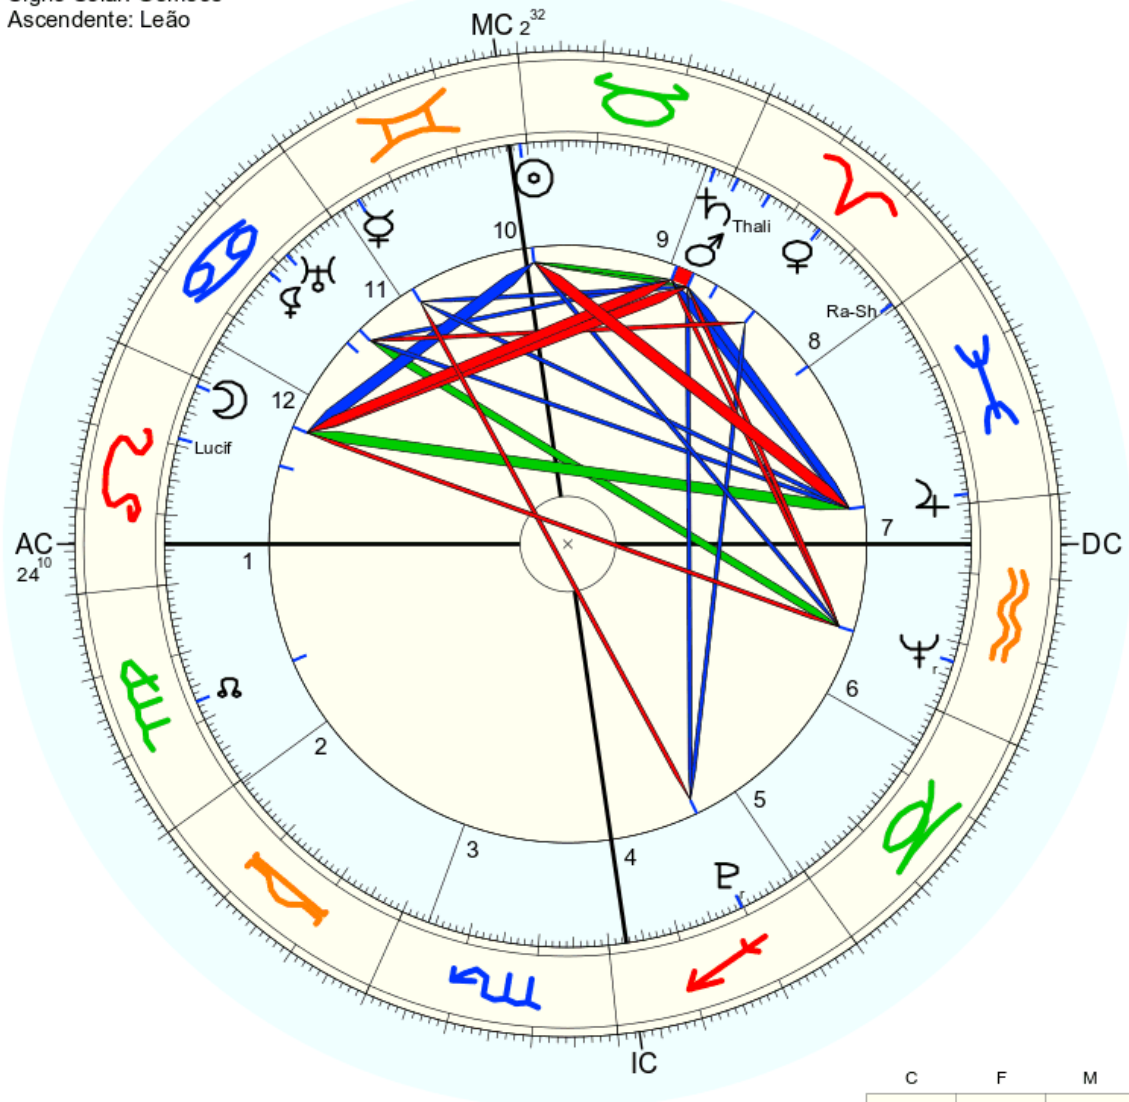

Nome: O altíssimo
data: sex., 23 de maio 527 greg.
em Brasília (Distrito Federal), BRAS
47w55'47, 15s46'47

Horas: 12:00 LMT
Tempo Univ.: 15:11:43
Tempo Sid.: 4:01:43

Título: 2.AT 0.0-1 28-Jan-2023

Mapa de evento (Método: Astrodiens / Placidus)
Signo Solar: Gêmeos
Ascendente: Leão

☉ Sol	♊ 1° 0' 23"	
☾ Lua	♊ 1° 2' 33"	
☿ Mercúrio	♊ 25° 28' 21"	Dom.
♀ Vênus	♊ 15° 31' 38"	Detr.
♂ Marte	♊ 29° 13' 2"	Dom.
♃ Júpiter	♊ 1° 20' 18"	Dom.
♄ Saturno	♊ 2° 45' 41"	
♅ Urano	♊ 8° 20' 57"	
♆ Neptuno	♊ 7° 12' 20"	
♇ Plutão	♊ 19° 45' 37"	
♁ Nodo médio	♊ 17° 11' 16"	
♄ Quiron	não disponível	
♀ Lilith	♊ 11° 46' 3"	
2340 Hathor	não disponível	
1930 Lucifer	♊ 8° 59' 15"	
23 Thalia	♊ 24° 12' 7"	
2100 Ra-Shalom	♊ 0° 43' 32"	
AC: ♌ 24° 10' 20"	2: ♋ 0° 31'	3: ♌ 3° 57'
MC: ♋ 2° 31' 53"	11: ♋ 28° 13'	12: ♋ 24° 15'

	C	F	M
F	♀♂ThRa	☾LuAC	♁P
A		♃	☉♀MC
T		♄	♁
A	♂♀		♃